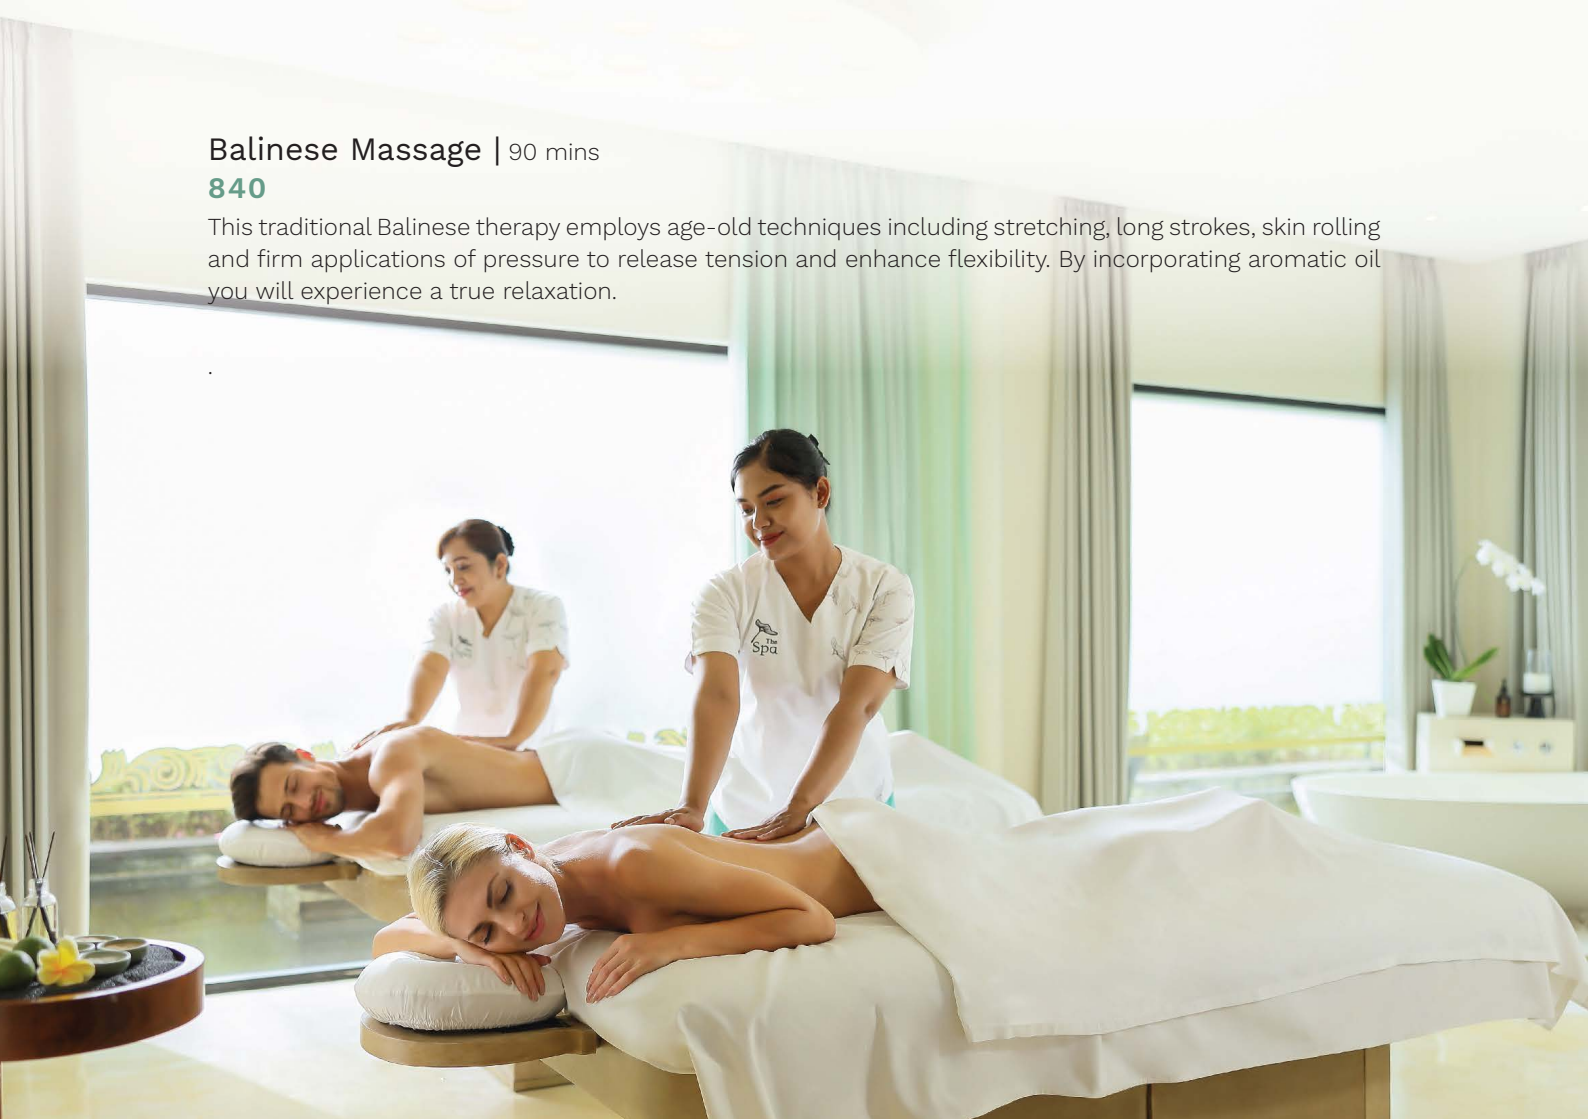

## Foot Massage Purifying | 60 mins

**470**

Treatment that concentrated on reflex areas in the feet that correspond to particular area of the body, stimulating and improving your overall physical, mental and emotional wellbeing.

## Maternity Massage | 60 mins

**690**

Find relief and relaxation during all stages of your pregnancy. Special techniques and positions advised by our therapist will allow you to lie face up and side by side supporting the belly to help you feel secure and comfortable.

## Balinese Massage | 90 mins

**840**

This traditional Balinese therapy employs age-old techniques including stretching, long strokes, skin rolling and firm applications of pressure to release tension and enhance flexibility. By incorporating aromatic oil you will experience a true relaxation.