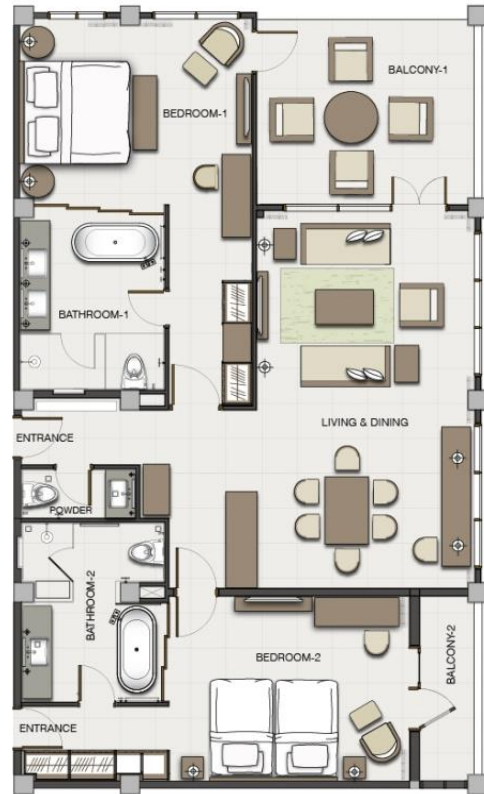

ROOM CATEGORIES

**DELUXE ROOM
(65 Rooms)**

Size: 38 SQM

**DELUXE LAGOON VIEW ROOM
(65 Rooms)**

Size: 38 SQM

**DELUXE CHALET
(155 Rooms)**

Size: 44.45 – 47.28 SQM

**PREMIER DOUBLE DOUBLE
(24 Rooms)**

Size: 66.49 SQM

**ONE BEDROOM BALCONY SUITE
(2 Rooms)**

Size: 95.5 SQM

**FAMILY ROOM
(21 Rooms)**

Size: 64.4 SQM

**FAMILY ROOM GROUND FLOOR
(7 Rooms)**

Size: 67.4 SQM

FAMILY DELUXE ROOM

Size: 76 SQM

**DELUXE SUITE
(6 Rooms)**

Size: 109.77 SQM

**TWO BEDROOM BALCONY SUITE
(2 Rooms)**

Size: 141.9 SQM

FAMILY SUITE

Size: 153.77 SQM

**PRESIDENTIAL SUITE
(1 Room)**

Size: 338.6 SQM

Guest's Rooms Features:

- Private balcony / terrace
- Private bathroom with separate shower and bathtub (*a few Deluxe Chalets provide bathroom with shower only*)
- Individually controlled AC
- IDD telephone
- Shaver outlet and adaptors
- Television with international channels
- Hairdryer
- Slippers
- Coffee/ tea making facilities
- Bathrobes & Yukata for Deluxe Chalet, Lagoon Access Room, Club Rooms and Suites
- Safety deposit box
- Bedside control panel
- Computerised key card
- Complimentary internet connection
- Iron & ironing board in all chalet rooms and suites*
- Alarm clock with cable docking
- Voltage: 220 volts; 10-16 ampere; 50 Hz; number of prongs 2 poles with the earth
- Coffee espresso machine
- Towel warmer