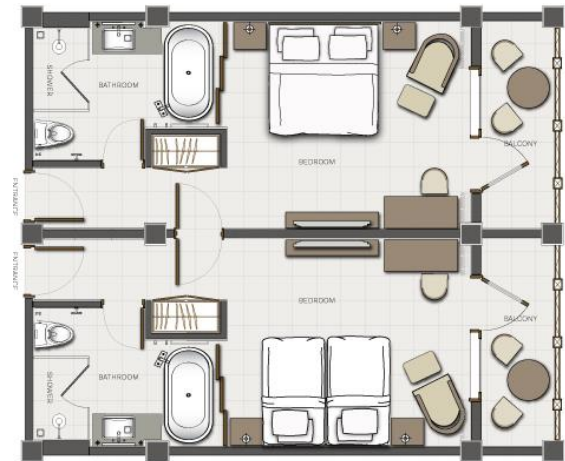

Size: 44.30 SQM

**GARDEN CLUB CHALET
(55 Rooms)**

Size: 44.45 – 47.28 SQM

**LAGOON ACCESS ROOM
(22 Rooms)**

Size: 42 SQM

**STUDIO SUITE
(6 Rooms)**

Size: 65.05 SQM

**JUNIOR SUITE
(6 Rooms)**

Size: 66.49 SQM

**ONE BEDROOM BALCONY SUITE
(2 Rooms)**

Size: 95.5 SQM

**FAMILY ROOM
(21 Rooms)**

Size: 64.4 SQM

**FAMILY ROOM GROUND FLOOR
(7 Rooms)**

Size: 67.4 SQM

FAMILY DELUXE ROOM

Size: 76 SQM

**DELUXE SUITE
(6 Rooms)**

Size: 109.77 SQM

**TWO BEDROOM BALCONY SUITE
(2 Rooms)**

Size: 141.9 SQM

FAMILY SUITE

Size: 153.77 SQM

**PRESIDENTIAL SUITE
(1 Room)**

Size: 338.6 SQM

Guest's Rooms Features:

- Private balcony / terrace
- Private bathroom with separate shower and bathtub (*a few Deluxe Chalets provide bathroom with shower only*)
- Individually controlled AC
- IDD telephone
- Shaver outlet and adaptors
- Television with international channels
- Hairdryer
- Slippers
- Coffee/ tea making facilities
- Bathrobes & Yukata for Deluxe Chalet, Lagoon Access Room, Club Rooms and Suites
- Safety deposit box
- Bedside control panel
- Computerised key card
- Complimentary internet connection
- Iron & ironing board in all chalet rooms and suites*
- Alarm clock with cable docking
- Voltage: 220 volts; 10-16 ampere; 50 Hz; number of prongs 2 poles with the earth
- Coffee espresso machine
- Towel warmer